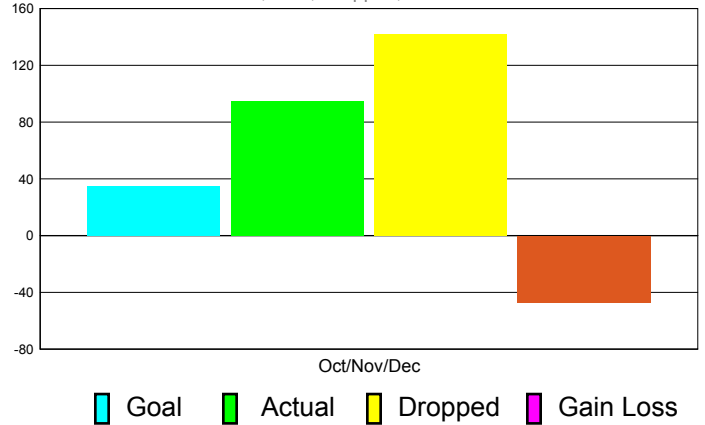

Membership Results 2011-2012

Goal, New, Dropped, Gain/Loss