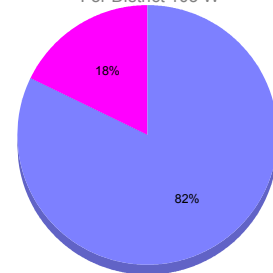

Goal, New, Dropped, Gain/Loss

Comparison of Membership Gain/Loss

Current Year Compared to the Previous Year

Gender Comparison 2010-2011

For District 103 W

Oct/Nov/Dec

■ Male ■ Female